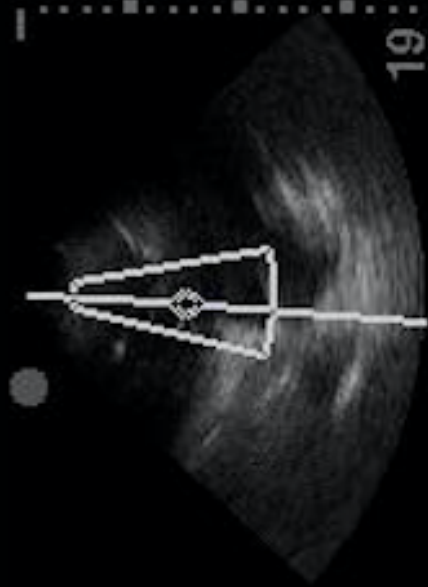

Color THI
4167Hz
CW
15625Hz

72
-72