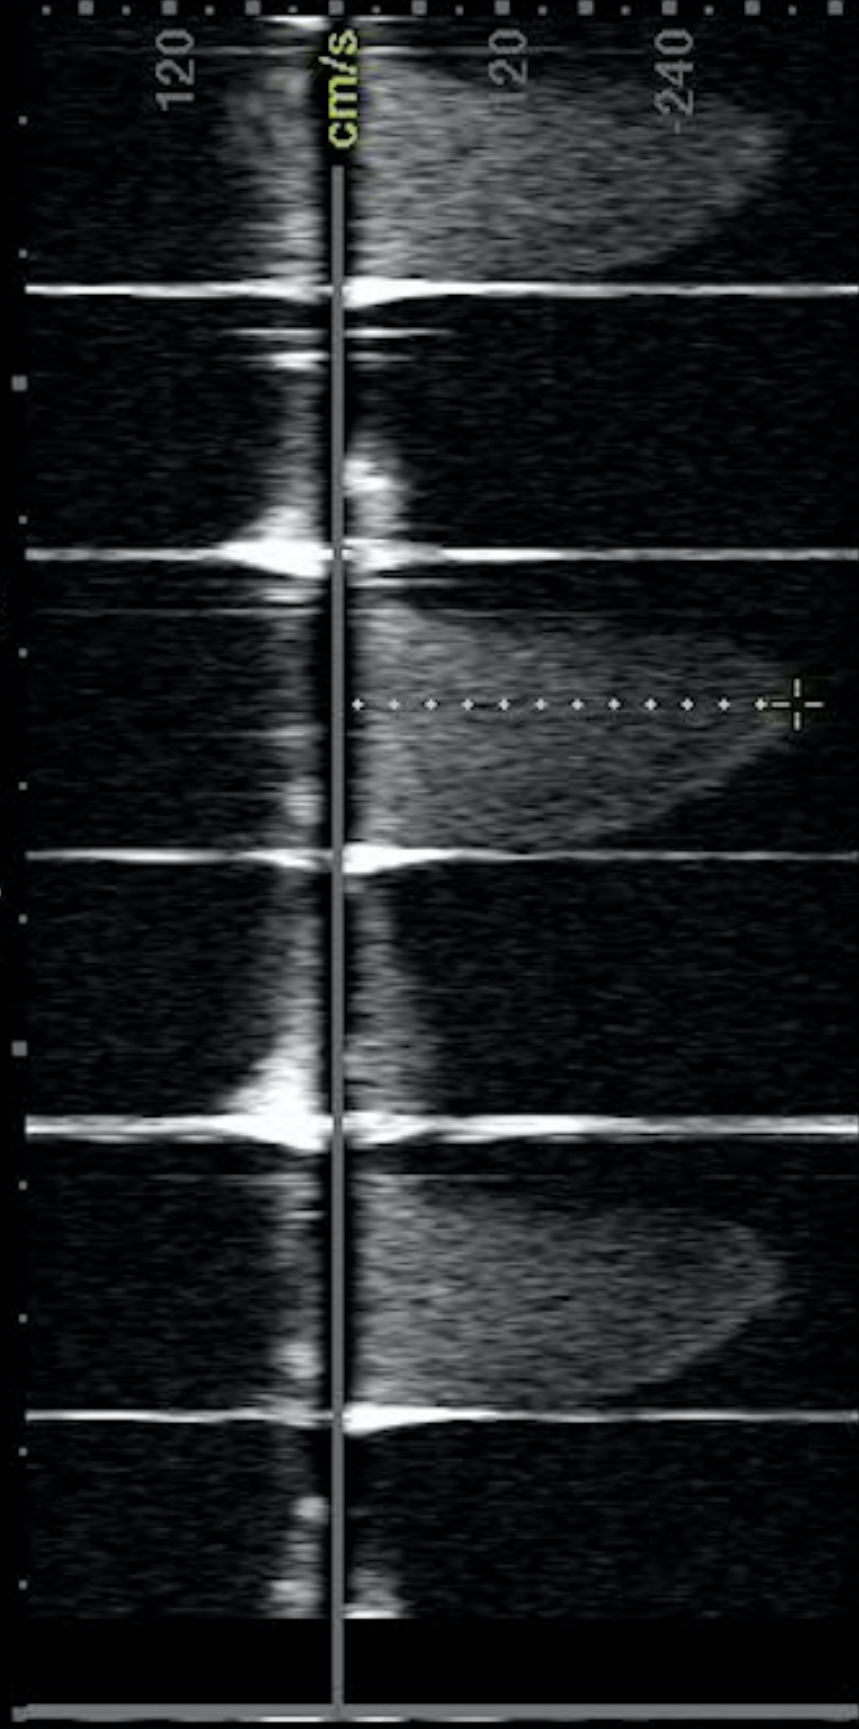

Color THI
4167Hz
CW
15625Hz

72
-72

Crđ
P19
98%

MI
0.1

TIS
1.0

<M>

A

B

1.0

A 331.7 cm/s PGr:44.0mmHg

PHT

Manual

Auto

Time

Delete

Cine